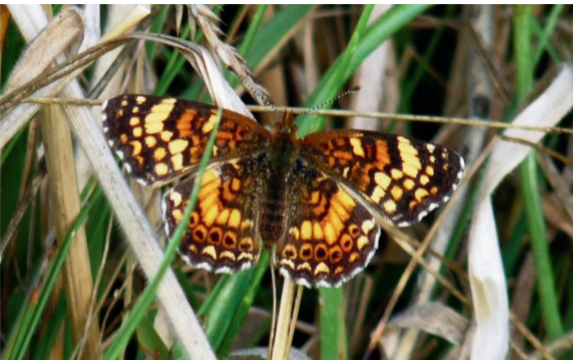

Cinnabar Moth Dorsal (May 25)

Painted Lady Dorsal (May 30)

Alderman (Red Admirable) Dorsal (May 28)

Cinnabar Moth Ventral (May 25)

Painted Lady Ventral (May 30)

Alderman (Red Admirable) Ventral (May 28)

Mylitta Crescent Dorsal Female (May 22)

Mylitta Crescent Dorsal Male (May 22)

Woodland Skipper Dorsal (Jul 17)

Ochre Ringlet Mating Dorsal (Jun 1)

Red-Shouldered Ctenucha Moth  
Mating Dorsal (Jul 3)

Western Tiger Swallowtail Dorsal (Jun 11)

Ranchman's Tiger Moth Ventral (Jun 19)

Dates indicate average annual appearance over 9 yrs. May be earlier with warm weather  
*Dorsal* = top side *Ventral* = bottom side