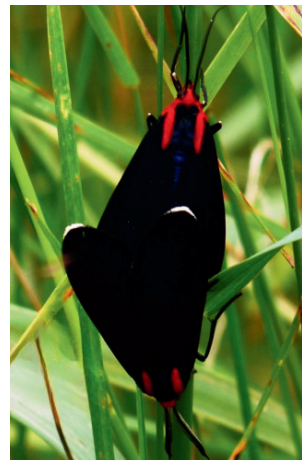

Cinnabar Moth Dorsal (May 25)

Painted Lady Dorsal (May 30)

Alderman (Red Admirable) Dorsal (May 28)

Cinnabar Moth Ventral (May 25)

Painted Lady Ventral (May 30)

Alderman (Red Admirable) Ventral (May 28)

Mylitta Crescent Dorsal Female (May 22)

Mylitta Crescent Dorsal Male (May 22)

Woodland Skipper Dorsal (Jul 17)

# Butterflies of Powell Butte

Photos by David Specht  
Compiled by Friends of Powell Butte

Satyr Anglewing Dorsal (Jun 2)

Common Wood Nymph (Jul 20)

Ranchman's Tiger Moth Dorsal (Jun 19)

Satyr Anglewing Ventral (Jun 2)

Ochre Ringlet Mating Dorsal (Jun 1)

Red-Shouldered Ctenucha Moth  
Mating Dorsal (Jul 3)

Western Tiger Swallowtail Dorsal (Jun 11)

Ranchman's Tiger Moth Ventral (Jun 19)

Dates indicate average annual appearance over 9 yrs. May be earlier with warm weather  
*Dorsal* = top side *Ventral* = bottom side