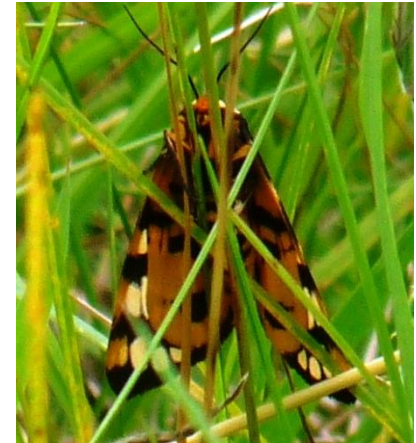

Satyr Anglewing Dorsal (Jun 2)

Common Wood Nymph (Jul 20)

Ranchman's Tiger Moth Dorsal (Jun 19)

Satyr Anglewing Ventral (Jun 2)

Woodland Skipper Dorsal (Jul 17)

Ranchman's Tiger Moth Ventral (Jun 19)

Western Tiger Swallowtail Dorsal (Jun 11)

Butterflies of Powell Butte

Photos by Dave Specht

Date indicates average annual first appearance over 9 years. Note earlier arrival with warm weather.

Dorsal = top side
Ventral = under side

Red-Shouldered Ctenucha Moth Mating Dorsal (Jul 3)