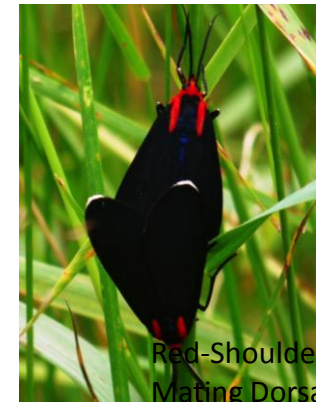

Satyr Anglewing Dorsal (Jun 2)

Common Wood Nymph (Jul 20)

Ranchman's Tiger Moth Dorsal (Jun 19)

Satyr Anglewing Ventral (Jun 2)

Woodland Skipper Dorsal (Jul 17)

Ranchman's Tiger Moth Ventral (Jun 19)

Western Tiger Swallowtail Dorsal (Jun 11)

Butterflies of Powell Butte

Photos by Dave Specht

Date indicates average annual first appearance over 9 years. Note earlier arrival with warm weather.

Dorsal = top side
Ventral = under side

Red-Shouldered Ctenucha Moth Mating Dorsal (Jul 3)